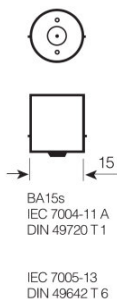

Product datasheet

Technical data

Electrical data

Nominal voltage	12.0 V
Nominal wattage	2.00 W

Dimensions & weight

Diameter	25.7 mm
Product weight	21.30 g
Length	49.8 mm

Additional product data

Base (standard designation)	BA15s
-----------------------------	-------

Certificates & standards

ECE category	≅ P21W
--------------	--------

Country specific categorizations

Order reference	7556YE
-----------------	--------

Product datasheet

Logistical Data

Product code	Product description	Packaging unit (Pieces/Unit)	Dimensions (length x width x height)	Volume	Gross weight
4052899367906	P21W P Amber	Blister 2	135 mm x 95 mm x 18 mm	0.23 dm ³	55.02 g
4052899367913	P21W P Amber	Shipping carton box 10	115 mm x 105 mm x 145 mm	1.75 dm ³	313.00 g