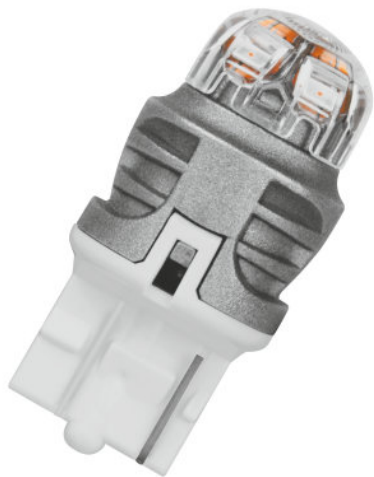

## W21W P Red

LEDiving PREMIUM | – Suitable replacement for W21W

### Areas of application

- Exterior LED car lighting

### Product family features

- Compatible with conventional W21W lamp base
- LED retrofit lamps for various vehicle exterior applications
- Available with light color: Cool White, Amber, Red (for usage behind red glass)
- Shockproof and vibration-proof

#### Dimensions & weight

---

Diameter	20.0 mm
Product weight	11.30 g
Length	47.5 mm