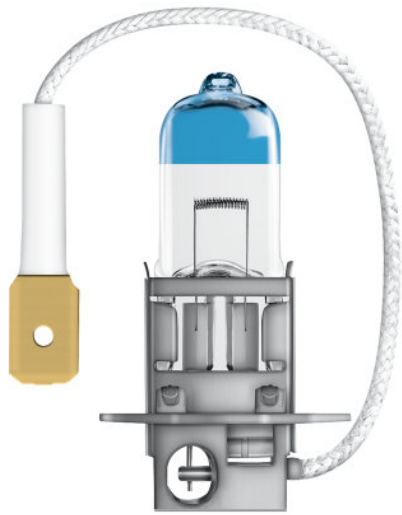

64151NL

NIGHT BREAKER LASER | Halogen headlight lamps for cars

Product family benefits

- More light allows to see farther and therefore react sooner
- Better visibility
- Modern look
- Signs, obstacles and hazards can be recognized sooner
- Premium quality made in Germany/USA

Product family features

- Up to 150% more brightness compared to the minimum legal standard
- Up to 150 m long beam
- Up to 20% whiter light compared to the minimum legal standard
- More light performance due to innovative laser ablation technology (H4/H7/H8/H11/HB3/HB4)
- Unique design with laser-etched product name (H4/H7/H8/H11/HB3/HB4)

Product datasheet

Technical data

Electrical data

Power input	68 W ¹⁾
Nominal voltage	12.0 V
Nominal wattage	55.00 W
Test voltage	13.2 V

¹⁾ Maximum

Photometrical data

Luminous flux	1450 lm
Luminous flux tolerance	±15 %
Color temperature	3200 K