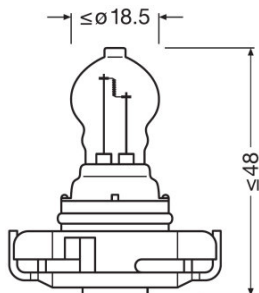

Technical data

Electrical data

Nominal voltage	12.0 V
Nominal wattage	24.00 W
Test voltage	13.5 V

Dimensions & weight

Length	46.7 mm
Diameter	18.5 mm
Product weight	9.60 g

Additional product data

Base (standard designation)	PG20-1
-----------------------------	--------

Certificates & standards

ECE category	PSX24W
--------------	--------

Country specific categorizations

Order reference	2504 24W 12V PG
-----------------	-----------------

Product datasheet

Logistical Data

Product code	Product description	Packaging unit (Pieces/Unit)	Dimensions (length x width x height)	Volume	Gross weight
4052899600560	2504	Folding carton box 1	34 mm x 34 mm x 58 mm	0.07 dm ³	12.60 g
4062172017541	2504	Bundle 10	- x - x -		
4052899600577	2504	Shipping carton box 100	356 mm x 186 mm x 129 mm	8.54 dm ³	1437.00 g